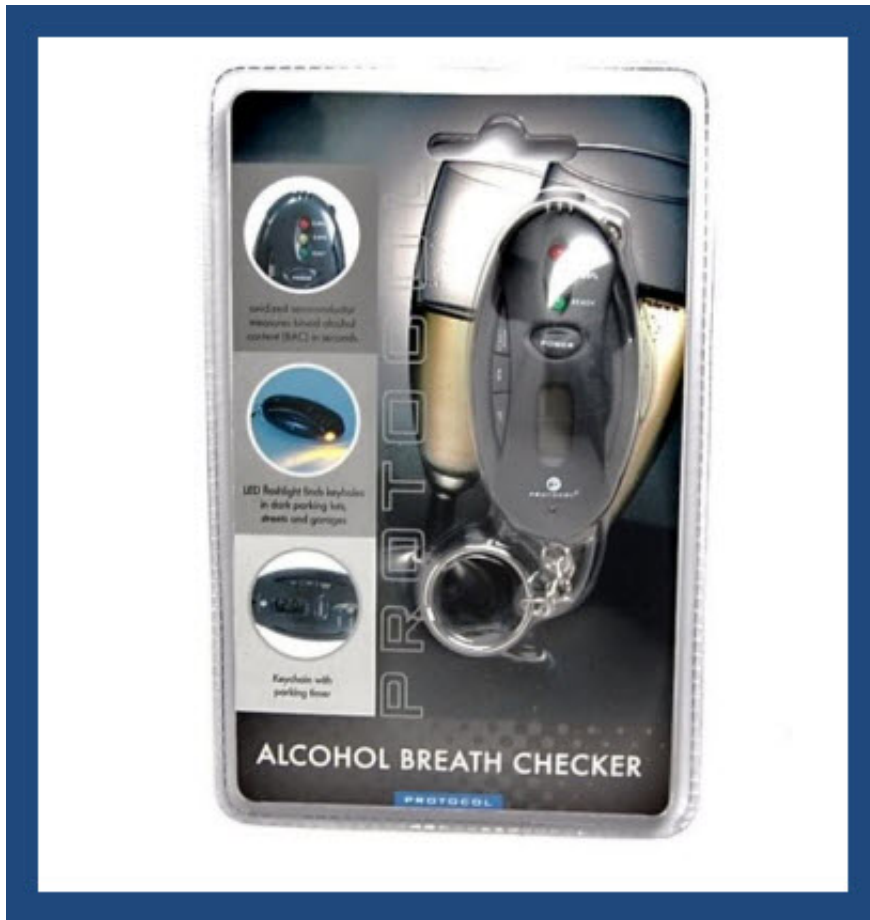

This is **protocol alcohol breath checker** unit measures the quantity of alcohol on your breath, that is done with its oxidized semiconductor that detects blood alcohol content (BAC) in moments. All you required to do is blow in the sensor for about 3 seconds. This tiny breathalyzer utilizes a micro-electro mechanical systems, sensors and shows an approximate range of the subject's alcohol level.

A few benefits of the protocol alcohol breath checker:

FDA approved

Assists in the detection of alcohol excess

Accurate for at least 400 tests or 1 year from the 1st use

Runs on 2 AAA batteries (not included)

You can also find this article published on [Protocol Alcohol Breath Checker](#), and on the tag pages [0](#), [Alcohol](#), [alcohol breath checker](#), [alcohol breath checker by protocol](#), [alcohol breath checker protocol how doing](#), [alcohol breath tester protocol](#), [Breath Checker review](#), [digital alcohol breath checker](#), [Digital alcohol checker](#), [f](#), [hts](#), [LCD Digital Alcohol Breath Checker Protocol](#), [microelectromechanical systems alcohol](#), [mss](#), [Promi Check Semiconductor Breath Alcohol Tester](#), [PROTOCOL - Alcohol Breath Checker review](#), [Protocol Alcohol Breath Checker](#), [protocol alcohol breath checker](#), [protocol alcoholbreath checker](#), [Protocol alcohole checker](#), [protocol bac tester review](#), [Protocol brand Alcohol Breath Checker](#), [Protocol Breath Checker](#), [protocol breath checker alcohol](#), [protocol breath checker review](#), [protocol desisign com alcohol breath tester](#), [protocol digital alcohol breath checker](#), [protocol digital alcohol breath checker review](#), [Protocol Keychain Alcohol Breath Checker](#), [protocol personal blood alcohol tester](#), [protocol safe check LCD digital alcohol breath checker](#), [protocol smartcheck](#), [protocol smartcheck alcohol breath checker](#), [protocol smartcheck breathalyzer review](#), [protocol smartcheck digital alcohol breath checker](#), [Protocol@ Smart Check LCD Digital Alcohol Breath Checker](#), [safe check lcd digital alcohol breath checker protocol](#), [safecheck breath analyzer](#), [safecheck lcd digital alcohol breath checker review](#), [smart check alcohol breath checker](#), [smartcheck digital alcohol breath checker instructions](#).