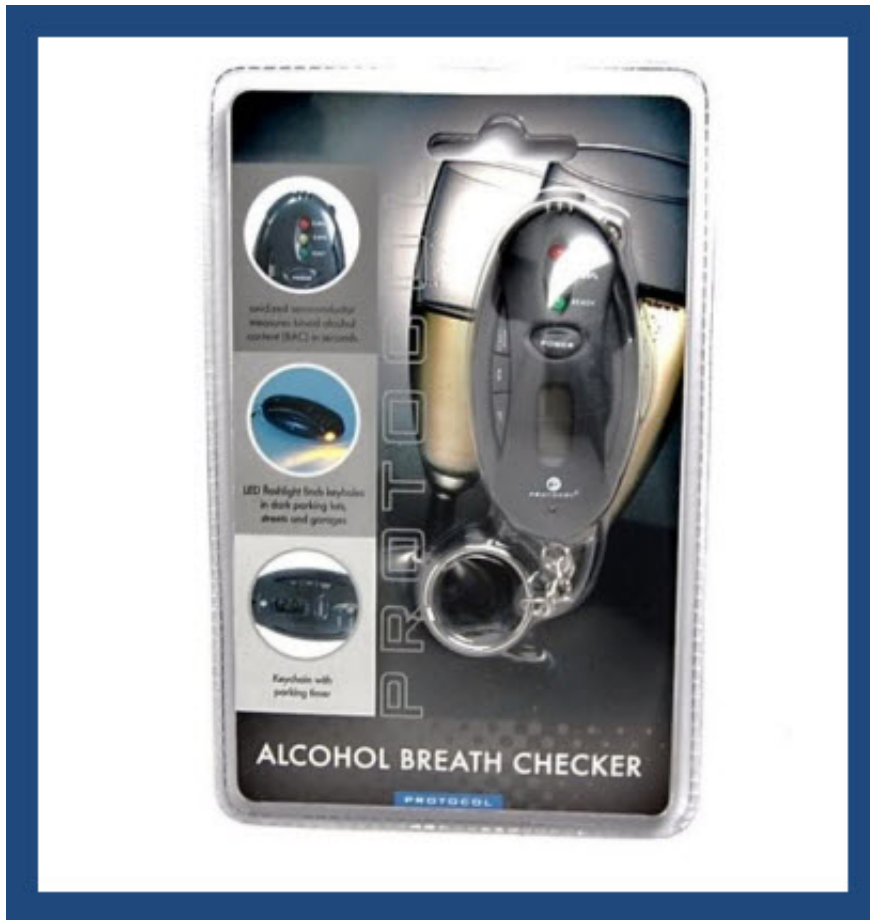

This is **protocol alcohol breath checker** unit measures the quantity of alcohol on your breath, that is done with its oxidized semiconductor that detects blood alcohol content (BAC) in moments. All you required to do is blow in the sensor for about 3 seconds. This tiny breathalyzer utilizes a micro-electro mechanical systems, sensors and shows an approximate range of the subject's alcohol level.

A few benefits of the protocol alcohol breath checker:

FDA approved

Assists in the detection of alcohol excess

Runs on 2 AAA batteries (not included)

Convenient timer, counting up or down, better for you to check time on parking meters and garages

You can also find this article published on [Protocol Alcohol Breath Checker](#), and on the tag pages [0](#), [Alcohol](#), [alcohol breath checker](#), [alcohol breath checker by protocol](#), [alcohol breath checker protocol how doing](#), [alcohol breath tester protocol](#), [Breath Checker review](#), [digital alcohol breath checker](#), [Digital alcohol checker](#), [f](#), [hts](#), [LCD Digital Alcohol Breath Checker Protocol](#), [microelectromechanical systems alcohol](#), [mss](#), [Promi Check Semiconductor Breath Alcohol Tester](#), [PROTOCOL - Alcohol Breath Checker review](#), [Protocol Alcohol Breath Checker](#), [protocol alcohol breath checker](#), [protocol alcoholbreath checker](#), [Protocol alcohole checker](#), [protocol bac tester review](#), [Protocol brand Alcohol Breath Checker](#), [Protocol Breath Checker](#), [protocol breath checker alcohol](#), [protocol breath checker review](#), [protocol desisign com alcohol breath tester](#), [protocol digital alcohol breath checker](#), [protocol digital alcohol breath checker review](#), [Protocol Keychain Alcohol Breath Checker](#), [protocol personal blood alcohol tester](#), [protocol safe check LCD digital alcohol breath checker](#), [protocol smartcheck](#), [protocol smartcheck alcohol breath checker](#), [protocol smartcheck breathalyzer review](#), [protocol smartcheck digital alcohol breath checker](#), [Protocol@ Smart Check LCD Digital Alcohol Breath Checker](#), [safe check lcd digital alcohol breath checker protocol](#), [safecheck breath analyzer](#), [safecheck lcd digital alcohol breath checker review](#), [smart check alcohol breath checker](#), [smartcheck digital alcohol breath checker instructions](#).